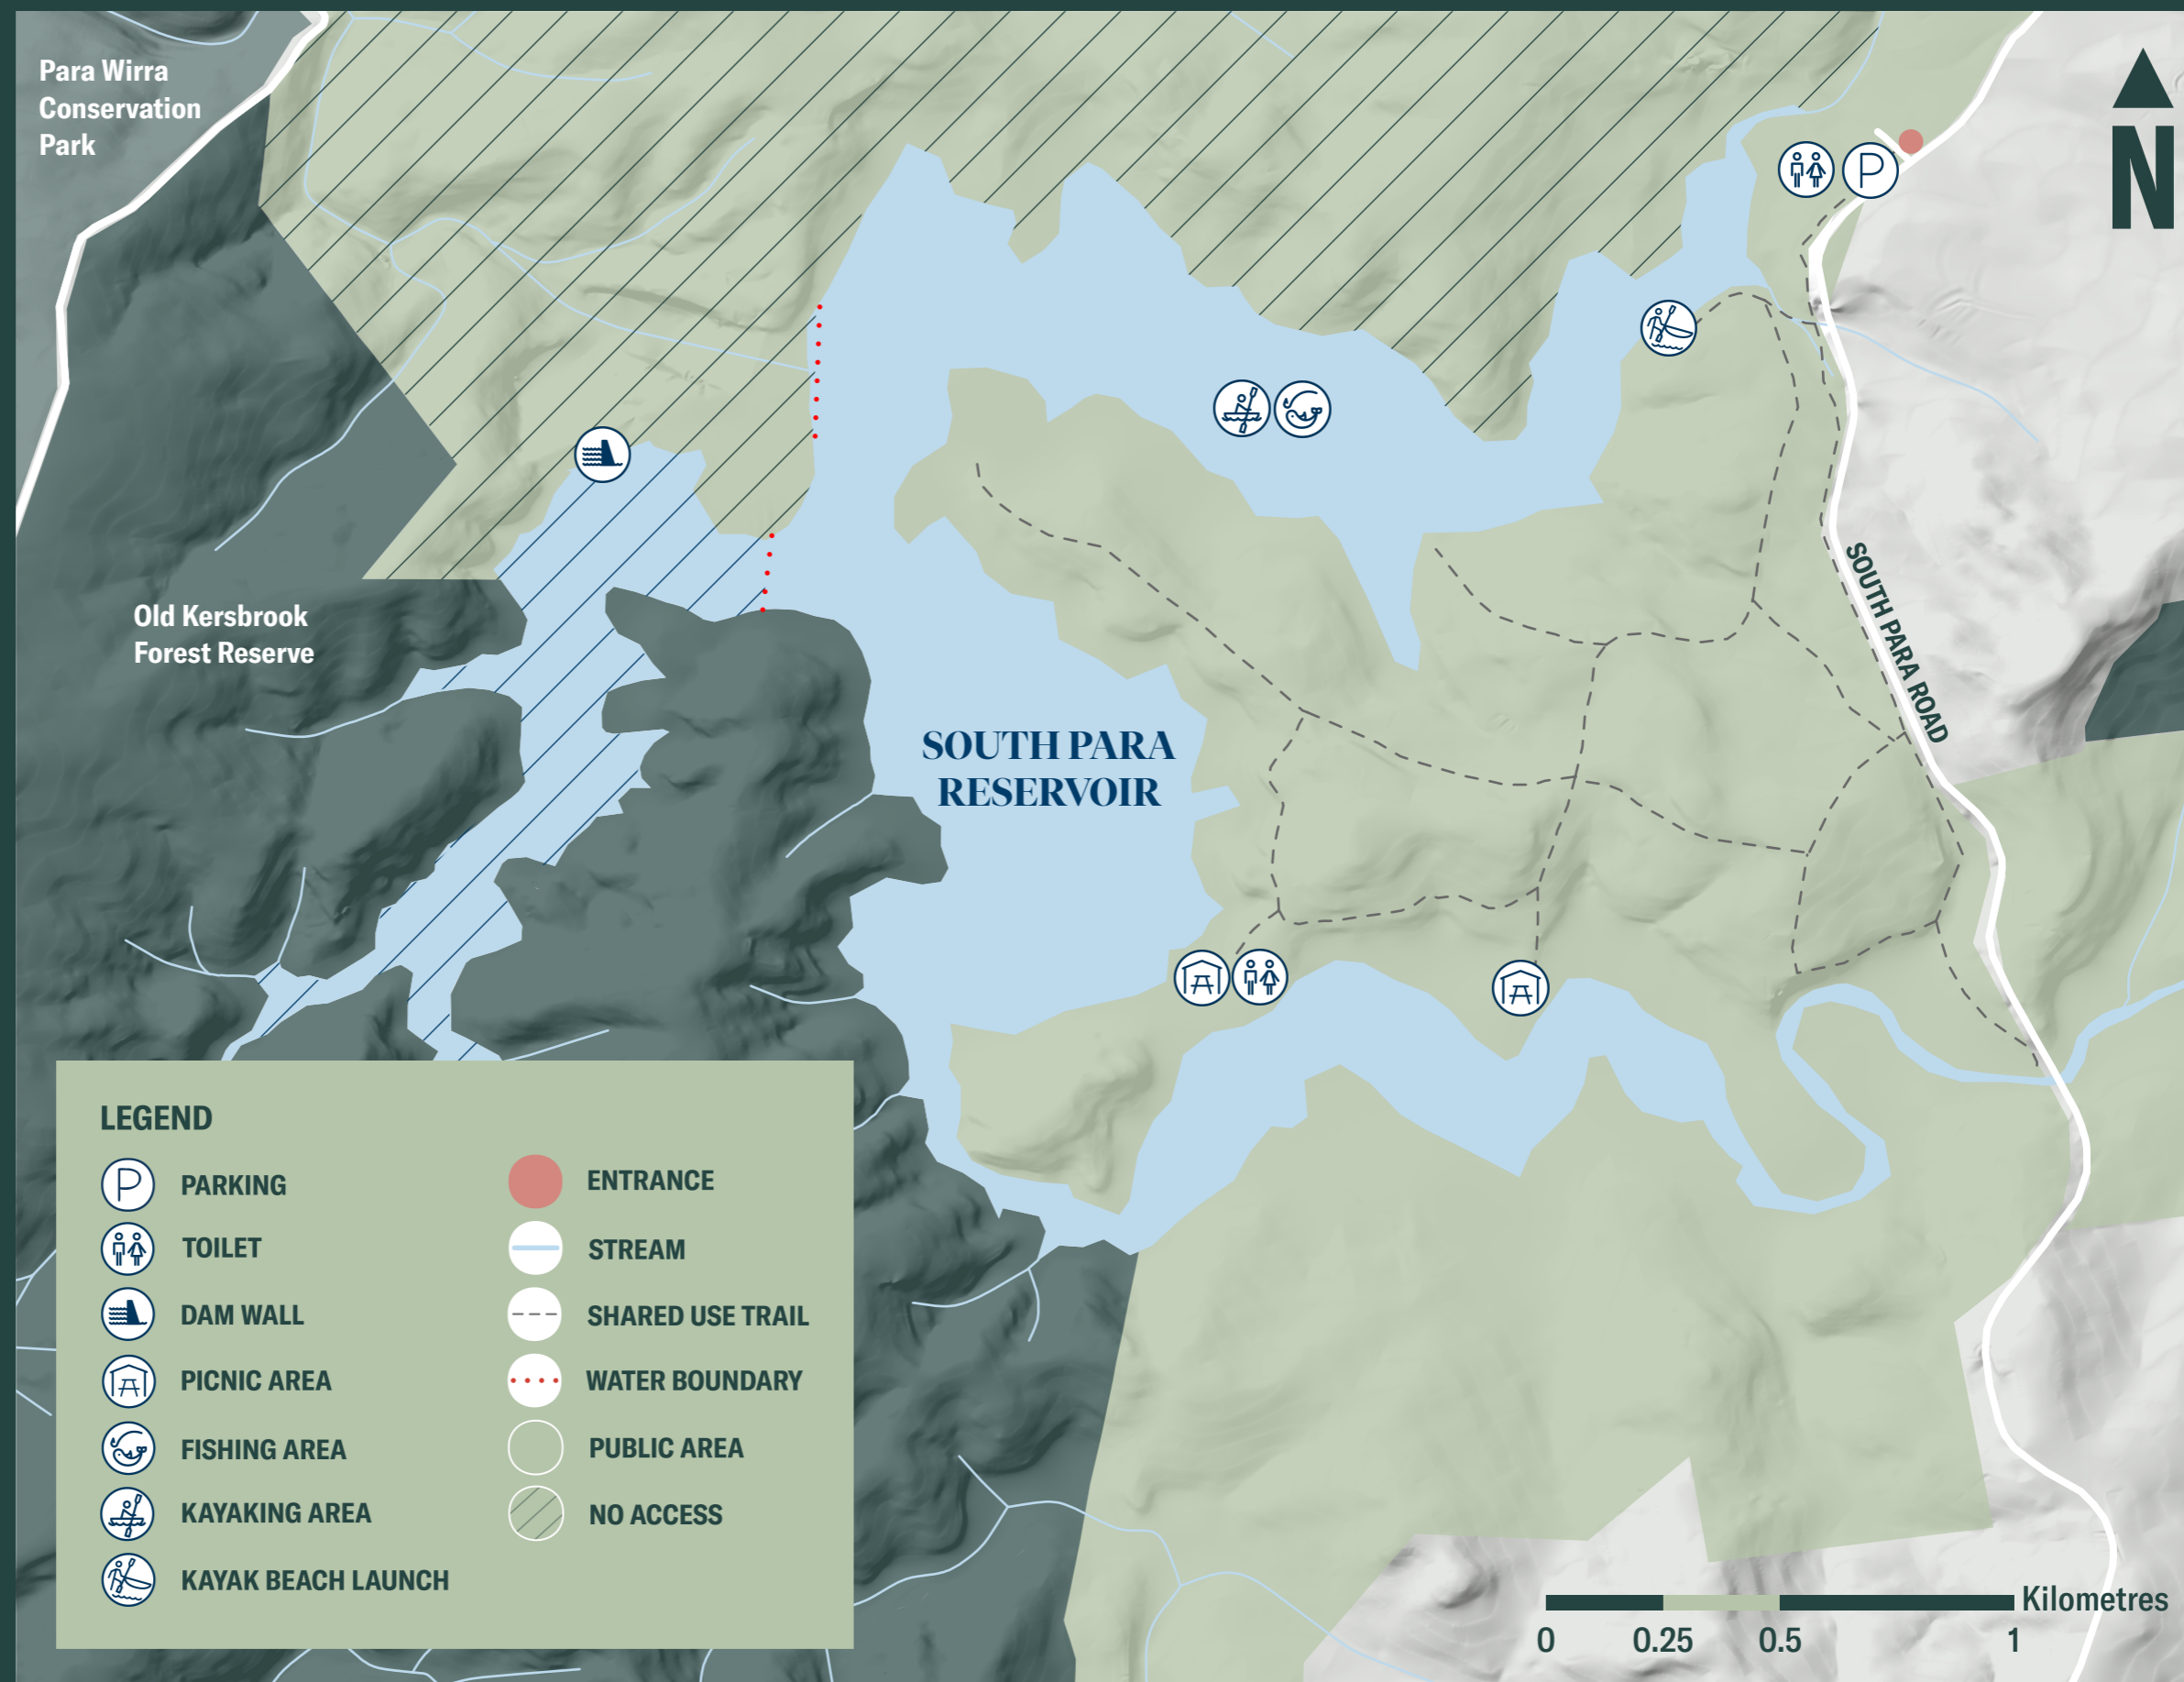

Southern Barossa Reservoirs

Para Wirra
Conservation
Park

Old Kersbrook
Forest Reserve

**SOUTH PARA
RESERVOIR**

SOUTH PARA ROAD

LEGEND

- | | | | |
|--|--------------------|--|------------------|
| | PARKING | | ENTRANCE |
| | TOILET | | STREAM |
| | DAM WALL | | SHARED USE TRAIL |
| | PICNIC AREA | | WATER BOUNDARY |
| | FISHING AREA | | PUBLIC AREA |
| | KAYAKING AREA | | NO ACCESS |
| | KAYAK BEACH LAUNCH | | |

**ENJOY.
EXPLORE.
PRESERVE.**